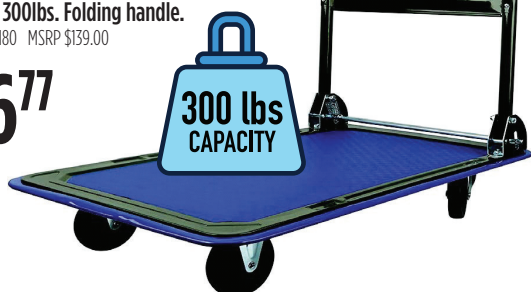

222⁷⁷

Platform Cart
Weight capacity for this platform cart is 300lbs. Folding handle.
#OT1-85180 MSRP $139.00

76⁷⁷

3-Step Metal Folding Ladder
330lb weight capacity.
#KLI-GA113