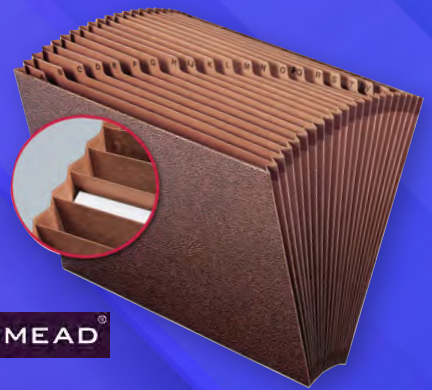

SALE GOOD THROUGH APRIL 16-30, 2024

Get Organized and SAVE!

All Tax Forms

Take **30% OFF** W/H

While supplies last.

Stor/File Storage Box
Letter/Legal
Basic Duty
#703 MSRP $9.28

2⁸⁹

NOW **71% OFF** MSRP

"Sign Here"
Message Flags Value Pack

1" x 1.7" Assorted Color Flags
200/pack
#680-SH4VA MSRP $19.53

11⁷⁹

Value Manila File
Folders 1/3 Cut, 100 Count.

• Letter
#10346
MSRP $49.68

11⁹⁵

• Legal
#15346
MSRP $63.87

16⁹⁵

"Sign & Date"
Flag 2-Pack

1" x 1.719",
50 flags/dispenser
#680-SD2 MSRP $9.78

6⁴⁹

Tuff Expanding Files

Double thick reinforced panels
for added durability.
Letter Size. A to Z
#70425 MSRP $34.35

20⁹⁵

Tuff Expanding Files

Double thick reinforced panels
for added durability. 12 Pockets.
Letter Size. Monthly
#70488 MSRP $35.09

20⁹⁵

13 Pocket Expanding File
Base expands to
freestand on desktop!
#AE43920 MSRP $10.99

5¹⁹

Expanding
Pocket Files

Manila/Red Rope.
Tyvek Reinforced

• 3-1/2" Expansion
#73805
MSRP $4.51

• 5-1/4" Expansion
#73810

We have hundreds of writing instruments available to **TRY before you BUY!**

WRITING

Round Stic

• Medium or Fine pt.
12ct. Box
#G5M or G5FT1
MSRP $4.87

1⁴⁹

• Extra Comfort Grip
36ct. Value Pack
#G5M361-AST
MSRP $13.26

7⁴⁹

NOW **39% OFF** MSRP

Correction Tape

• EZ Correct
1/6" x 472"
#BICWOTAPP11
MSRP $4.25

2⁵⁹

• Exact Liner Pen Style
1/5" x 236"
#BICWOELP11
MSRP $4.90

3⁰⁹

Triangular
Manual Handheld
Pencil Sharpener

Assorted Colors
#11840. MSRP $1.75

1⁰⁹

X-ACTO.

Teacher Pro Electric
Pencil Sharpener

#1675X
MSRP $92.65

52⁹⁵

43% OFF MSRP

X-ACTO.
Mighty Mite Break Resistant
Electric Pencil Sharpener

#19501X
MSRP $34.01

22⁹⁵

#80054 MSRP $43.75

22⁹⁵

EXPO

Dry Erase
Whiteboard
Cleaning Spray

8oz.
#81803 MSRP $6.36

3²⁹

EXPO

PRIME Mechanical Pencil

0.7mm
6 Colors
#AX7(X)
MSRP 75¢

49¢

Pentel.

Retractable
Ballpoint